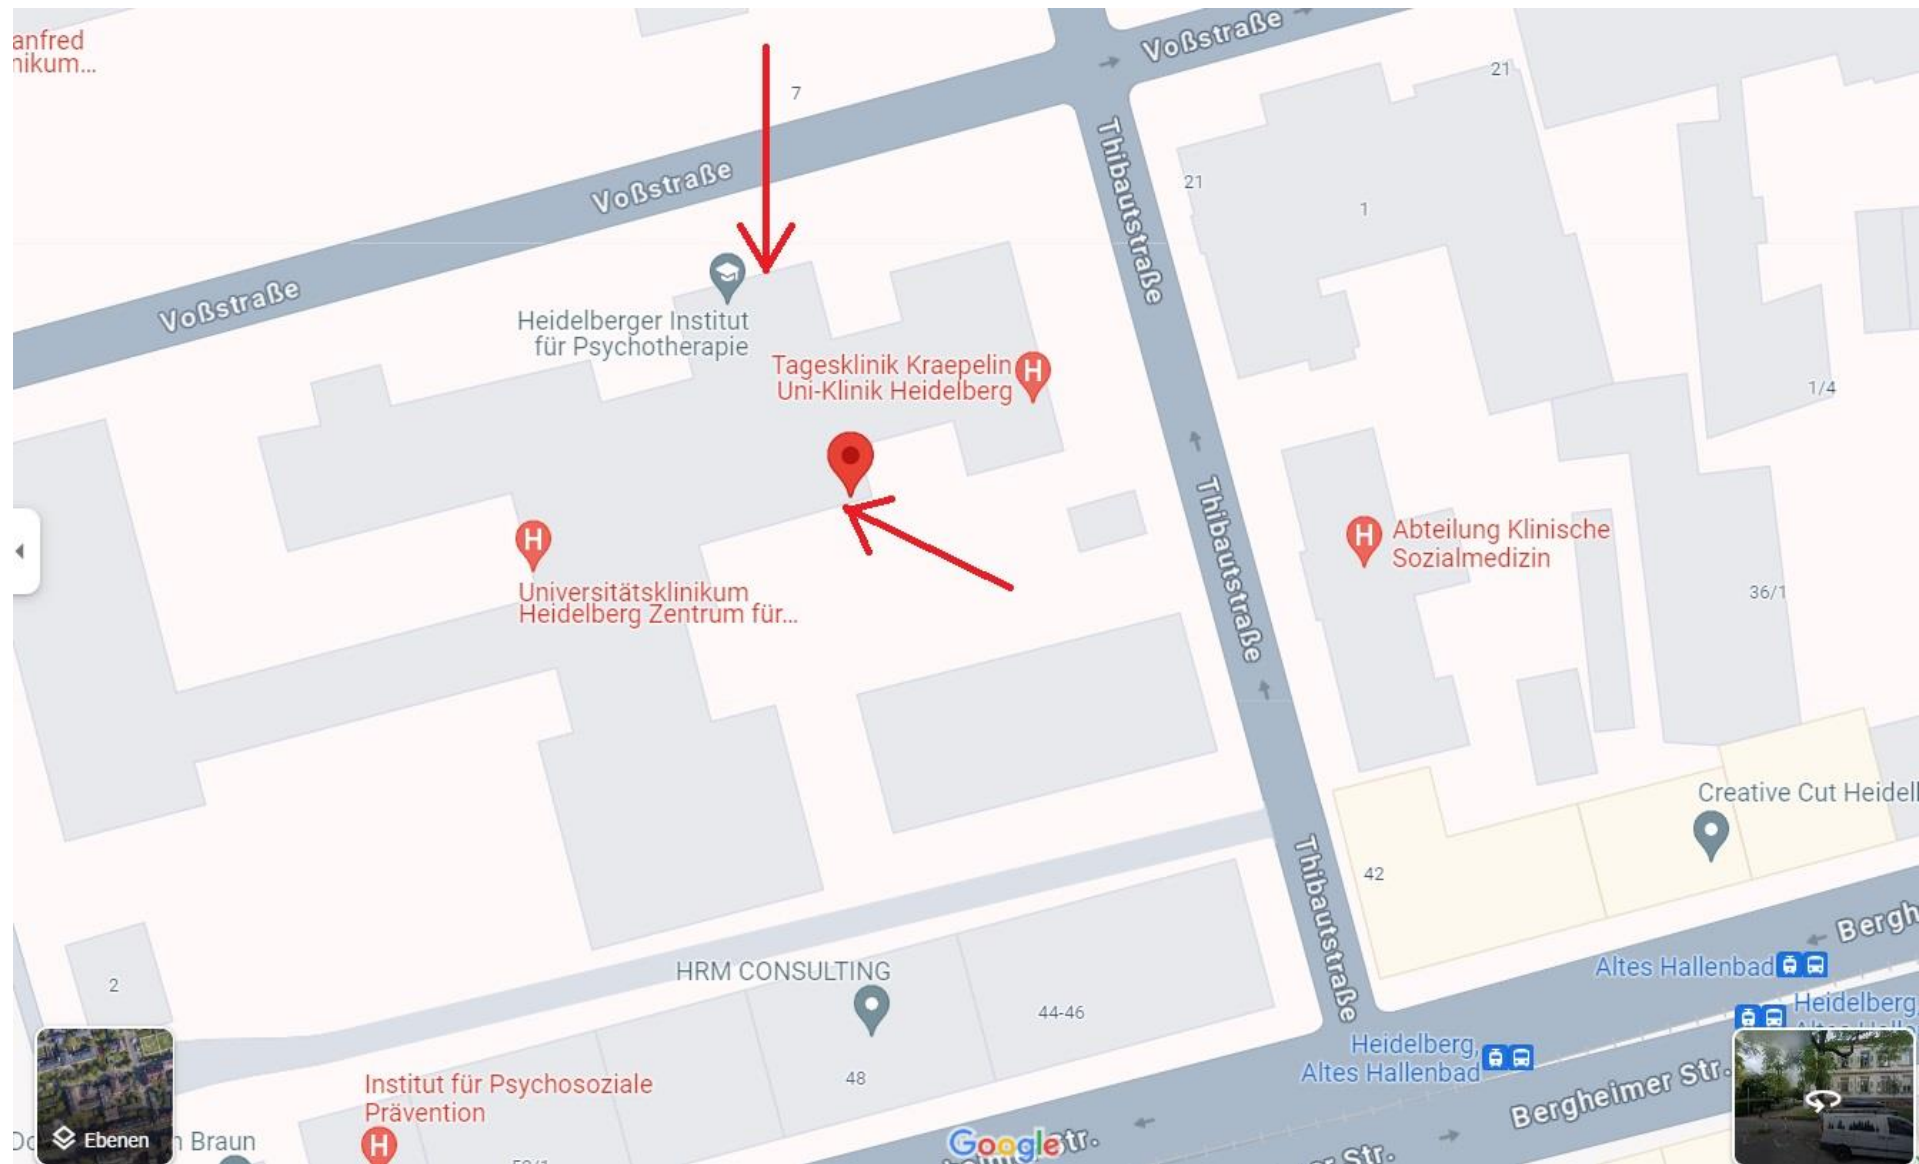

Address: Clinic Bergheim, Thibautstraße 6, 69115 Heidelberg, Seminar Room 118, level 00

You can enter the building either from Thibautstraße by crossing the yard, or from Voßstraße by entering the building saying “Frauenklinik” (see below). If you enter the building from Voßstraße, you will see a number pad to the left of the door with an instruction on how to open the door.

Depending on which direction you enter the building from, you will either have to turn left (from Thibautstraße) or right (Voßstraße) in the foyer to go to the seminar room.

From Thibautstraße

From Voßstraße