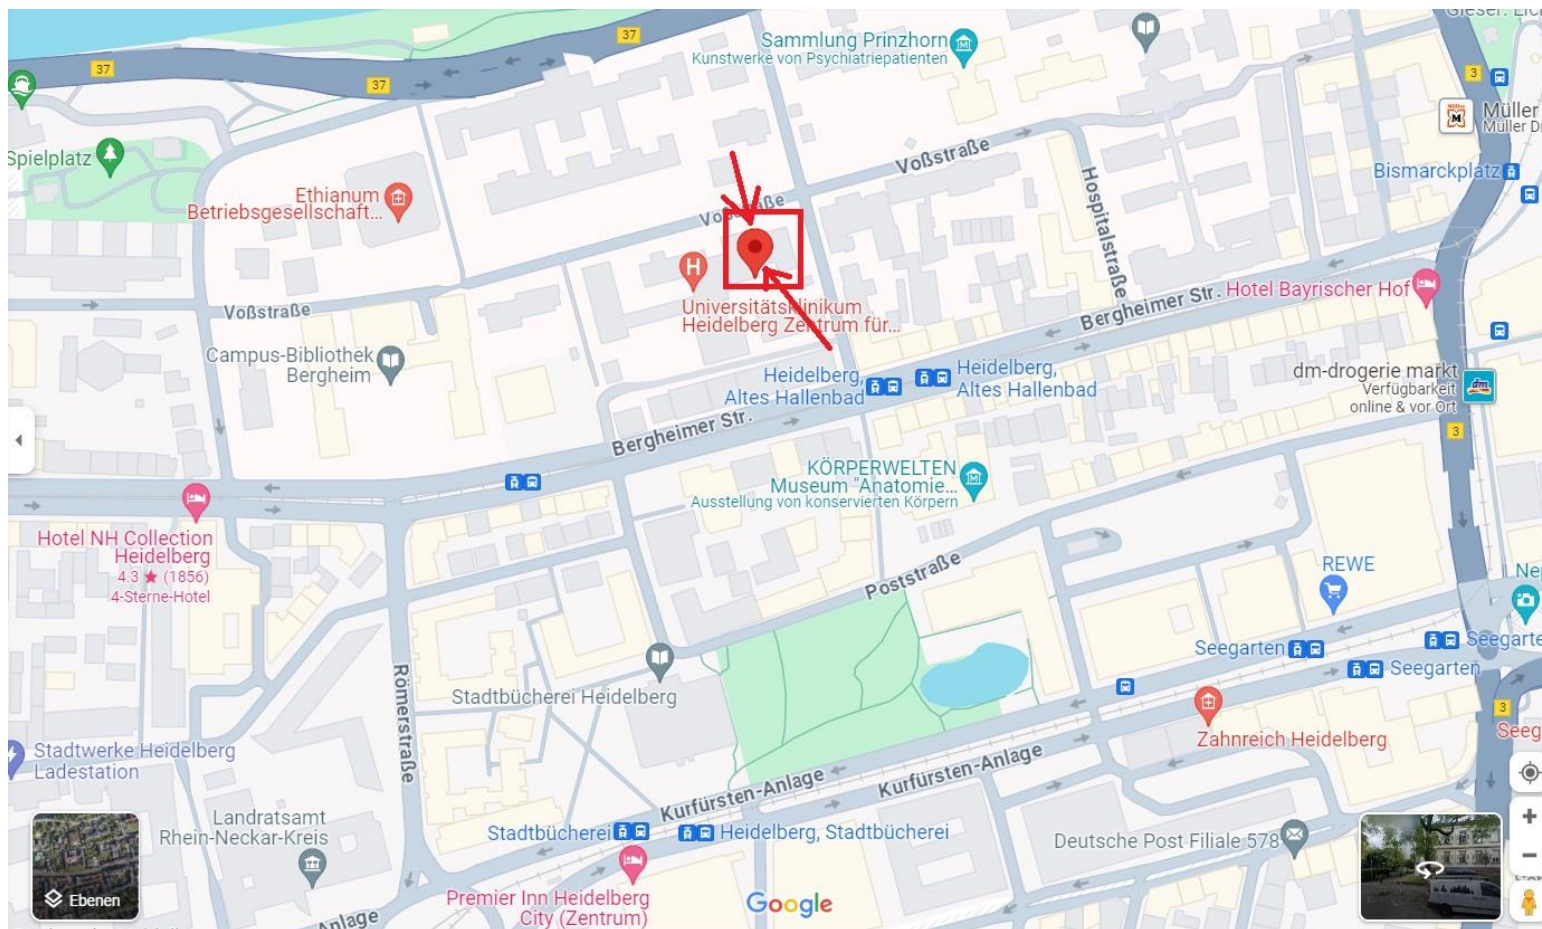

Address: Clinic Bergheim, Thibautstraße 6, 69115 Heidelberg, Seminar Room 118, level 00

You can enter the building either from Thibautstraße by crossing the yard, or from Voßstraße by entering the building saying “Frauenklinik” (see below). If you enter the building from Voßstraße, you will see a number pad to the left of the door with an instruction on how to open the door.

Depending on which direction you enter the building from, you will either have to turn left (from Thibautstraße) or right (Voßstraße) in the foyer to go to the seminar room.

From Thibautstraße

From Voßstraße